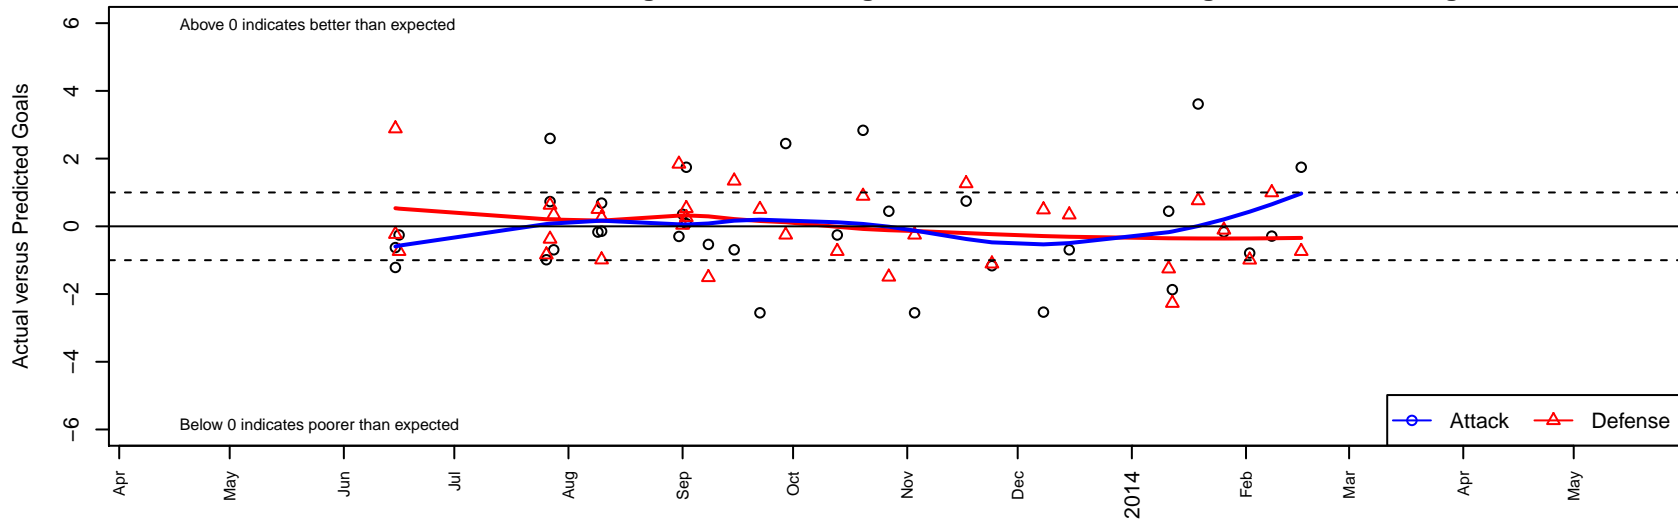

Impact FC Black B98

Cascade SC
 Renton, WA
 B98 total strength=1453
 attack=14.79 defense=6.24
 fall league = NPSL B15D1
 alt names used:
 Impact FC Black B98
 Impact
 IMPACT FC BLACK
 IMPACT FC 98 BLACK
 Impact 98 Black
 Impact FC 98 Black BU-15

Venues played:
 Starfire Spring Classic BU15
 Crossfire Select Cup BU15 Gold
 Blast Off BU15 A
 Labor Day Cup BU15
 NPSL B15D1
 Founders Cup B98

Impact FC Black B98
 Dots are actual minus expected GF (blue circles) and GA (red triangles).
 Blue line is smoothed change in attack strength. Red is smoothed change in defense strength.